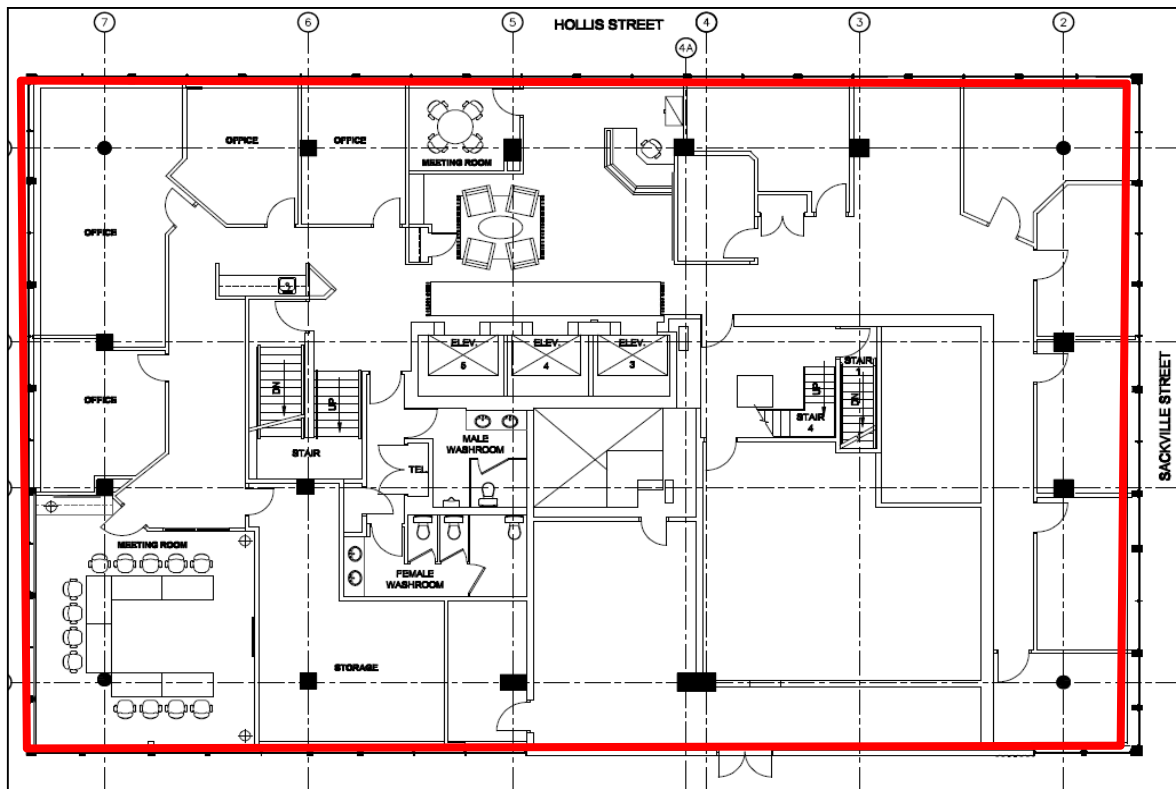

Additional

12th Floor
+/- 5,716 s.f.

- 12 Built-out Offices with professional finishings
- Reception
- Boardroom
- Internal Washrooms
- Storage Room
- Beautiful Views of Halifax Harbour

Contact